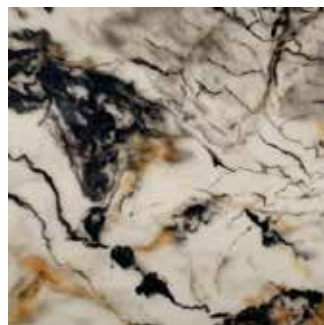

Ethereal White

Amberlite is a man-made alternative to onyx and will display variation in colour and movement patterns. Standard samples are indicative only and may differ slightly from products supplied.

Bleached Cotton

Cracked Ice
USA STOCK

Crystalite White **NEW 2025**

Artesian
USA STOCK

Tuscan yellow dark
USA STOCK

Tuscan yellow light

Sahara

Tobacco
USA STOCK

Bengali Tiger

Giallo Sierra

Honey Onyx
USA STOCK

Moroccan Orange

Verdant

Veneziano

Pavonazzo

Bianco Lasa

Amberlite is a man-made alternative to onyx and will display variation in colour and movement patterns. Standard samples are indicative only and may differ slightly from products supplied.

Sapphire Blu