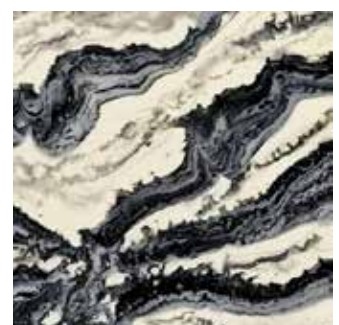

Ethereal White

Amberlite is a man-made alternative to onyx and will display variation in colour and movement patterns. Standard samples are indicative only and may differ slightly from products supplied.

Bleached Cotton

Cracked Ice
USA STOCK

Crystalite White **NEW 2025**

Artesian
USA STOCK

Tuscan yellow dark
USA STOCK

Tuscan yellow light

Sahara

Tobacco
USA STOCK

Bengali Tiger

Giallo Sierra

Honey Onyx
USA STOCK

Moroccan Orange

Verdant

Veneziano

Pavonazzo

Bianco Lasa

Amberlite is a man-made alternative to onyx and will display variation in colour and movement patterns. Standard samples are indicative only and may differ slightly from products supplied.

Sapphire Blu