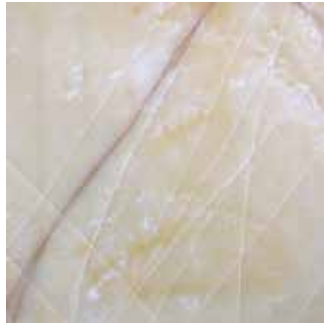

Ethereal White

Amberlite is a man-made alternative to onyx and will display variation in colour and movement patterns. Standard samples are indicative only and may differ slightly from products supplied.

Bleached Cotton

Cracked Ice
USA STOCK

Crystalite White **NEW 2025**

Artesian
USA STOCK

Tuscan yellow dark
USA STOCK

Tuscan yellow light

Sahara

Tobacco
USA STOCK

Bengali Tiger

Giallo Sierra

Honey Onyx
USA STOCK

Moroccan Orange

Verdant

Veneziano

Pavonazzo

Bianco Lasa