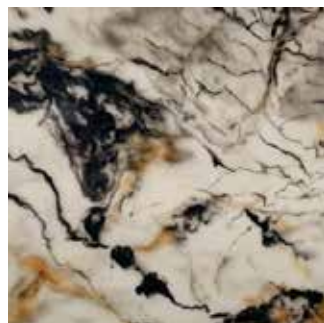

Ethereal White

Amberlite is a man-made alternative to onyx and will display variation in colour and movement patterns. Standard samples are indicative only and may differ slightly from products supplied.

Bleached Cotton

Cracked Ice
USA STOCK

Crystalite White **NEW 2025**

Artesian
USA STOCK

Tuscan yellow dark
USA STOCK

Tuscan yellow light

Sahara

Tobacco
USA STOCK

Bengali Tiger

Giallo Sierra

Honey Onyx
USA STOCK

Moroccan Orange

Verdant

Veneziano

Pavonazzo

Bianco Lasa

Amberlite is a man-made alternative to onyx and will display variation in colour and movement patterns. Standard samples are indicative only and may differ slightly from products supplied.

Sapphire Blu