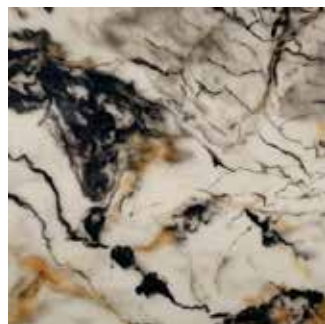

Ethereal White

Amberlite is a man-made alternative to onyx and will display variation in colour and movement patterns. Standard samples are indicative only and may differ slightly from products supplied.

Bleached Cotton

Cracked Ice
UK STOCK

Crystalite White **NEW 2025**

Artesian
UK STOCK

Tuscan yellow dark

Tuscan yellow light
UK STOCK

Sahara

Tobacco
UK STOCK

Bengali Tiger

Giallo Sierra
UK STOCK

Honey Onyx

Moroccan Orange

Verdant

Venezaiano
UK STOCK

Pavonazzo

Bianco Lasa

Amberlite is a man-made alternative to onyx and will display variation in colour and movement patterns. Standard samples are indicative only and may differ slightly from products supplied.

Sapphire Blu