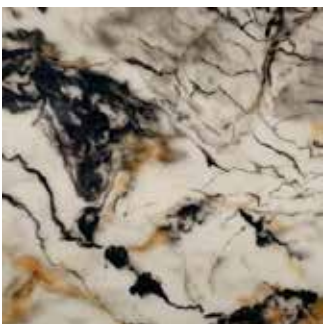

Ethereal White

Amberlite is a man-made alternative to onyx and will display variation in colour and movement patterns. Standard samples are indicative only and may differ slightly from products supplied.

Bleached Cotton

Cracked Ice
USA STOCK

Artesian
USA STOCK

Tuscan yellow dark
USA STOCK

Tuscan yellow light

Sahara

Tobacco
UK STOCK

Bengali Tiger

Giallo Sierra

Honey Onyx
UK STOCK

Moroccan Orange

Verdant

Veneziano

Pavonazzo

Bianco Lasa

Sapphire Blu

Amberlite is a man-made alternative to onyx and will display variation in colour and movement patterns. Standard samples are indicative only and may differ slightly from products supplied.

Blush pink

Jaipur Green