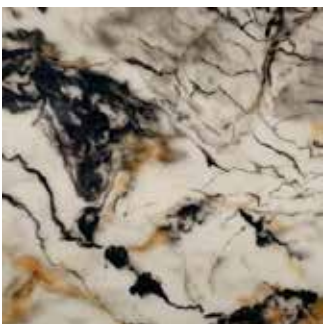

Bleached Cotton

Cracked Ice
UK STOCK

Artesian
UK STOCK

Tuscan yellow dark

Tuscan yellow light
UK STOCK

Sahara

Tobacco
UK STOCK

Bengali Tiger

Giallo Sierra
UK STOCK

Honey Onyx

Moroccan Orange

Verdant

Veneziano
UK STOCK

Pavonazzo

Bianco Lasa

Sapphire Blu

Amberlite is a man-made alternative to onyx and will display variation in colour and movement patterns. Standard samples are indicative only and may differ slightly from products supplied.

Blush pink
UK STOCK