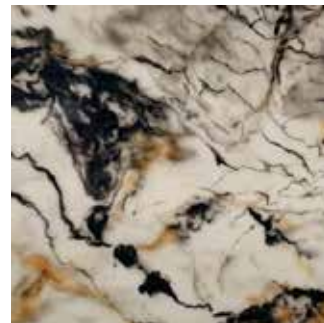

*Linen White type A*

*Chiffon White type A*

*Ethereal White type A*

*Bleached Cotton type A*

*Alabastro Egyptian type A*

*Alabastro Crema type A*

*Cappuccino type A*

*Tuscan yellow light type A*

*Amber Gold type A*

*Cracked Caramel type A*

*Sahara type A*

*Bengali Tiger type A*

*Verdant type A*

*Veneziano type A*

*Pavonazzo type A*

**Amberlite is a man-made alternative to onyx and will display variation in colour and movement patterns. Standard samples are indicative only and may differ slightly from products supplied.**

*Bianco Lasa type A*

*Ocean Blue type A*

*Blush pink type A*  
**UK STOCK**

*Blush pink type A*  
**UK STOCK**

*Tibetan White type B*

*Cloud White type B*

*Ochre type B*

If you don't see anything you like we can produce custom designs, get in touch with us to discuss your personal design requirements.