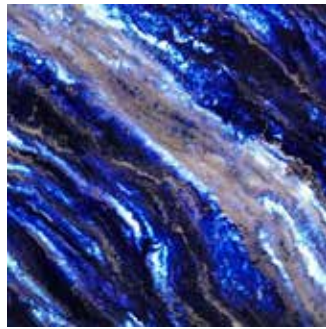

*Linen White type A*

*Chiffon White type A*

*Ethereal White type A*

*Bleached Cotton type A*

*Alabastro Egyptian type A*

*Alabastro Crema type A*

*Cappuccino type A*

*Tuscan yellow light type A*

*Amber Gold type A*

*Cracked Caramel type A*

*Sahara type A*

*Bengali Tiger type A*

*Verdant type A*

*Veneziano type A*

*Pavonazzo type A*

**Amberlite is a man-made alternative to onyx and will display variation in colour and movement patterns. Standard samples are indicative only and may differ slightly from products supplied.**

*Bianco Lasa type A*

*Ocean Blue type A*

*Blush pink type A*  
**UK STOCK**

*Blush pink type A*  
**UK STOCK**

*Tibetan White type B*

*Cloud White type B*

*Ochre type B*

If you don't see anything you like we can produce custom designs, get in touch with us to discuss your personal design requirements.